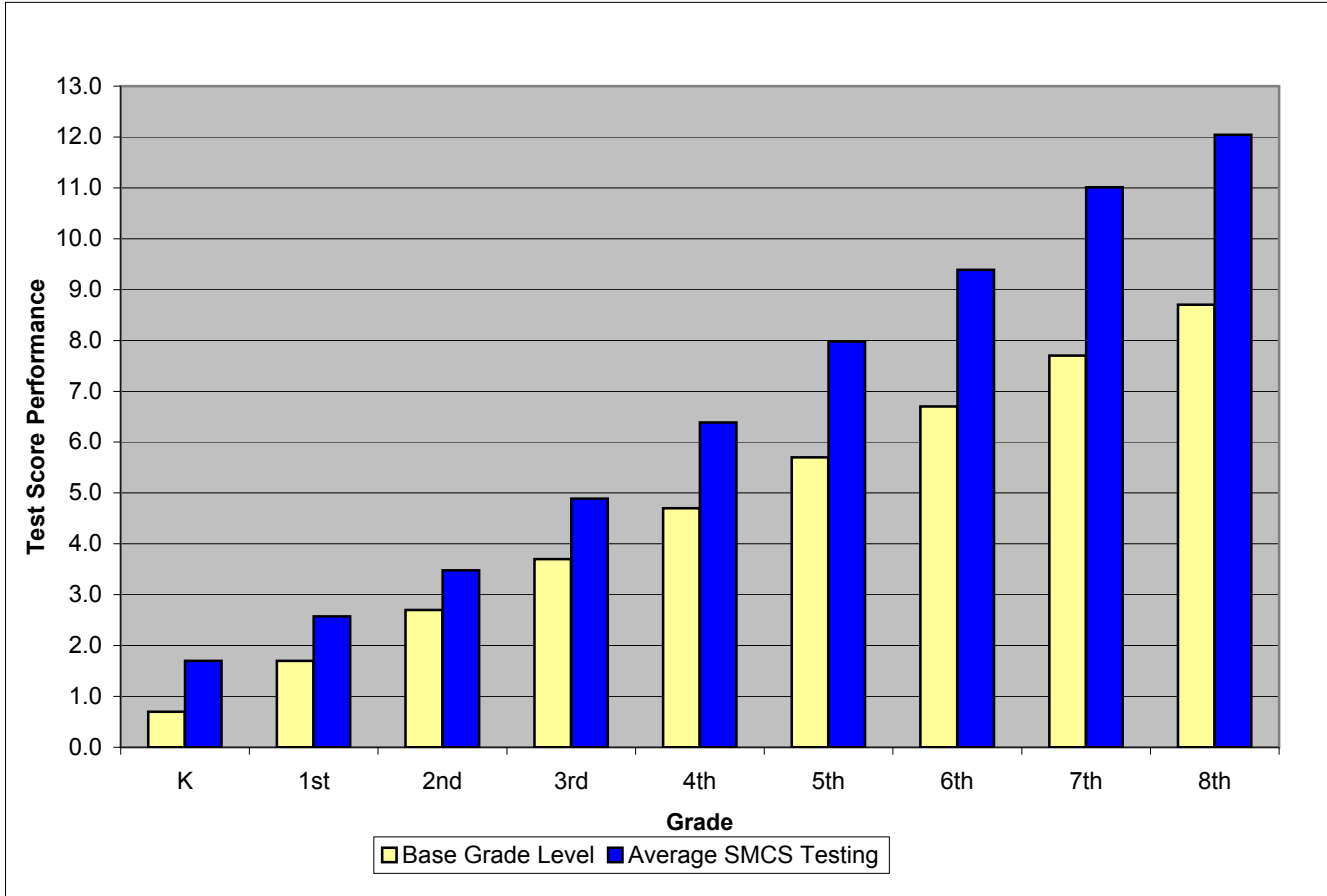

St. Mary's Catholic School

IOWA Test Scores

Grade	Base Grade Level	Average SMCS Testing				
		2004-05	2005-06	2006-07	2007-08	
K	0.7	1.7	1.7		1.7	
1st	1.7	2.7	2.6	2.6	2.4	2.6
2nd	2.7	3.3	3.6	3.7	3.3	3.5
3rd	3.7	5.1	5.0	4.8	4.7	4.9
4th	4.7	6.1	6.7	6.7	6.1	6.4
5th	5.7	7.8	7.8	8.8	7.5	8.0
6th	6.7	9.2	9.3	10.2	8.9	9.4
7th	7.7	8.9	13.0	11.8	10.4	11.0
8th	8.7	13.0	10.8	13.0	11.4	12.0

NOTES:

~Students are tested in the seventh month so base grade level is calculated at 1.7 for first graders or 8.7 for eighth graders, etc.

~ Average SMCS Testing is a composite score from testing Reading, Math, Language, Social Studies & Science.

~There were no composite scores for the kindergarten class in the 2006-07 or 2007-08 school years.

~2006-07 eighth graders scored 99 percentile across the board and their composite grade level score was "13+".