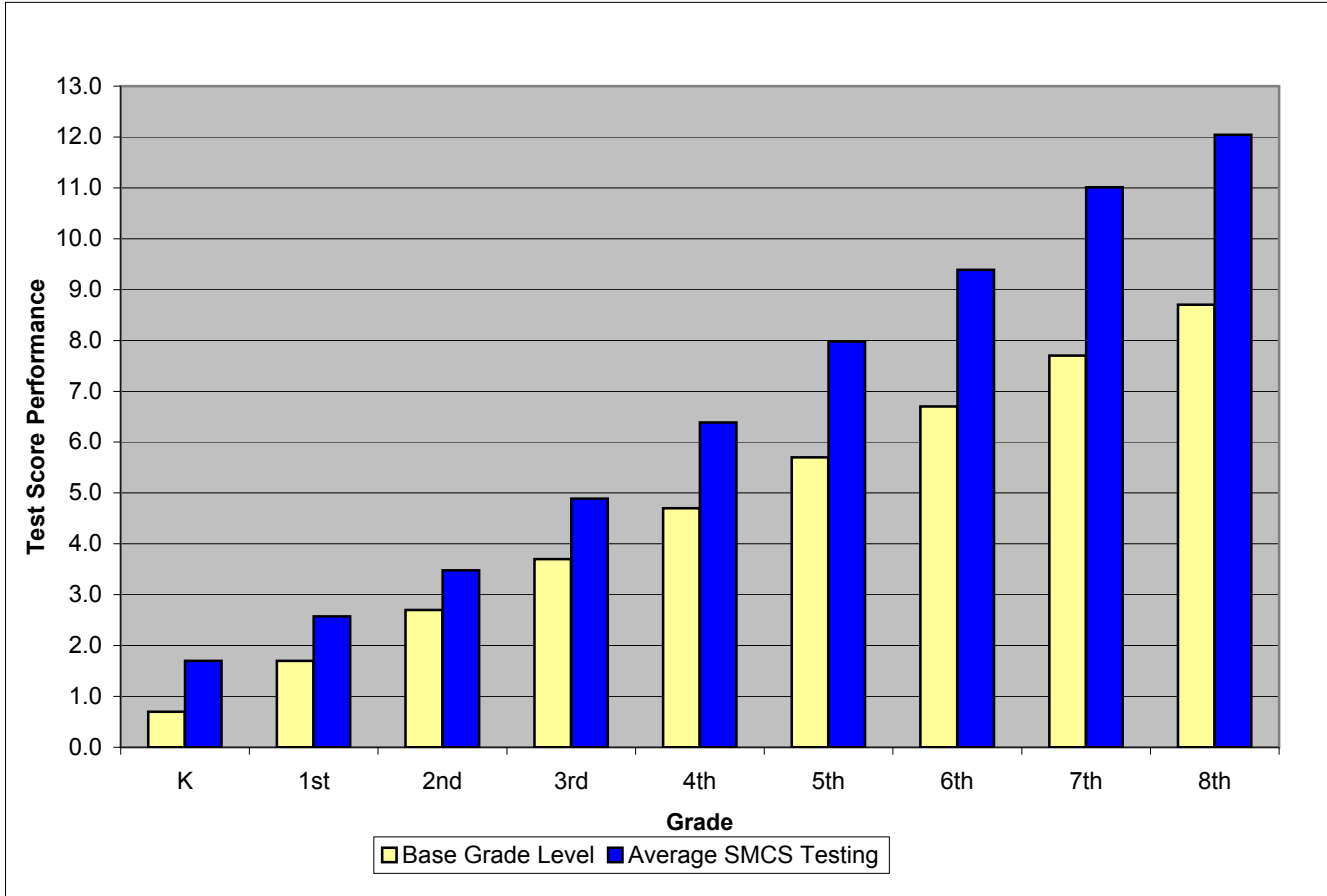

St. Mary's Catholic School IOWA Test Scores

Grade	Base Grade Level	Year				Average SMCS Testing
		2004-05	2005-06	2006-07	2007-08	
K	0.7	1.7	1.7			1.7
1st	1.7	2.7	2.6	2.6	2.4	2.6
2nd	2.7	3.3	3.6	3.7	3.3	3.5
3rd	3.7	5.1	5.0	4.8	4.7	4.9
4th	4.7	6.1	6.7	6.7	6.1	6.4
5th	5.7	7.8	7.8	8.8	7.5	8.0
6th	6.7	9.2	9.3	10.2	8.9	9.4
7th	7.7	8.9	13.0	11.8	10.4	11.0
8th	8.7	13.0	10.8	13.0	11.4	12.0

NOTES:

~Students are tested in the seventh month so base grade level is calculated at 1.7 for first graders or 8.7 for eighth graders, etc.

~ Average SMCS Testing is a composite score from testing Reading, Math, Language, Social Studies & Science.

~There were no composite scores for the kindergarten class in the 2006-07 or 2007-08 school years.

~2006-07 eighth graders scored 99 percentile across the board and their composite grade level score was "13+".